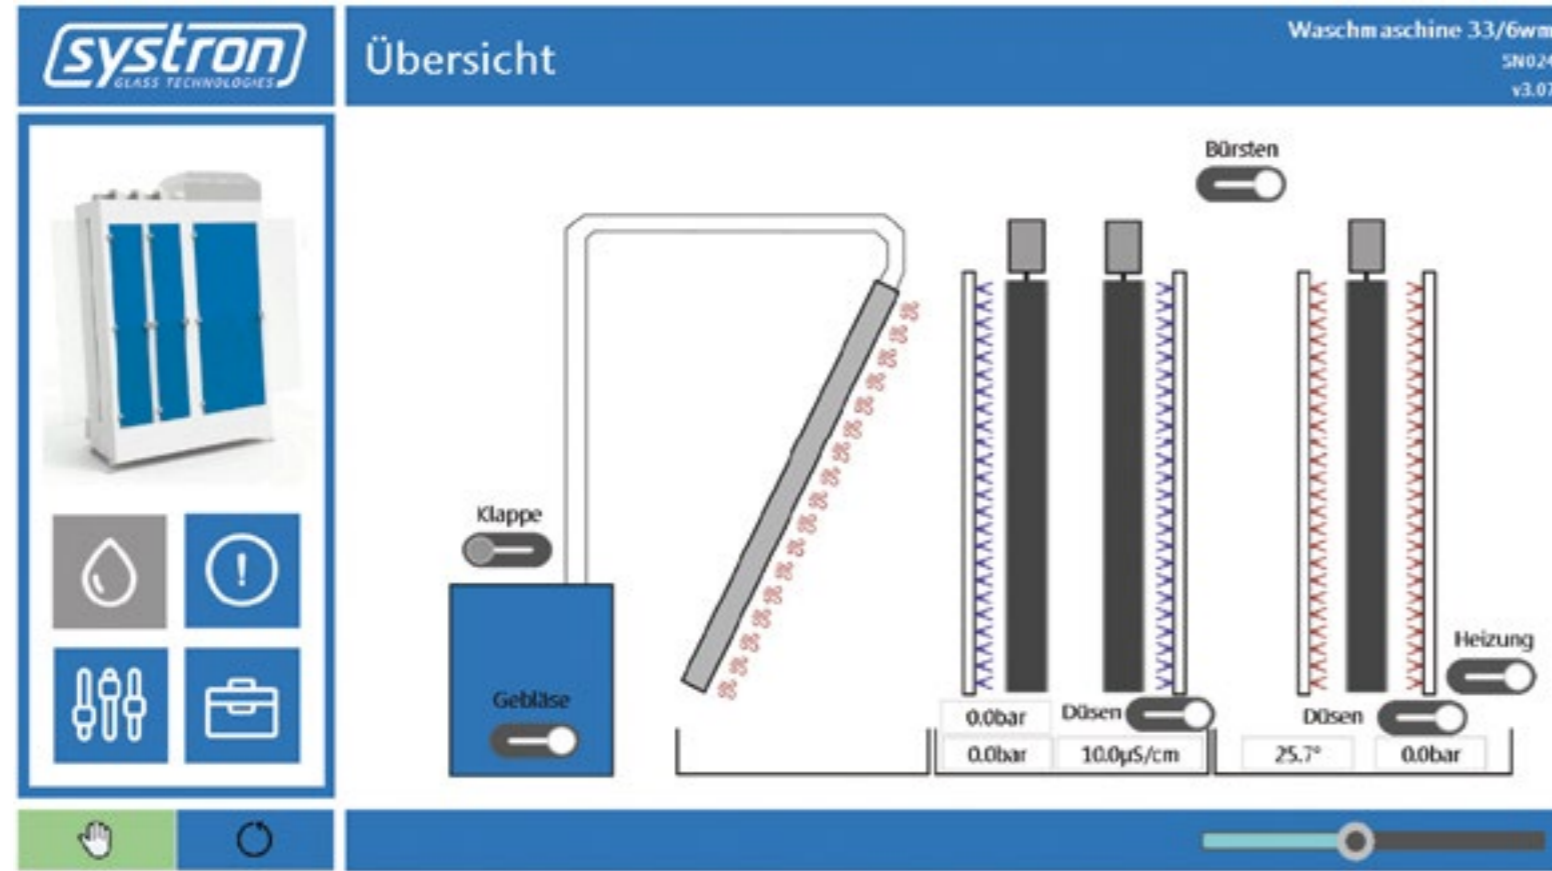

Vertical washing & drying machine

for Low-E glasses

systron WM

27/6 | 29/6 | 33/6

The **systron WM** is a vertical washing machine for flat glass processing companies with highest demands. Due to the solid construction and the use of high-quality components, maximum performance will be reached. The barrier-free design allows the operator an ergonomic working position and easy access to all machine components.

Construction

Washing section

The washing section is divided in two zones, pre-wash zone and main wash zone.

The **pre-wash zone** is equipped with one pair of brushes and four spray tubes.

The **main wash zone** is equipped with two brush pairs and four spray tubes.

Machine equipped with smooth glass transport system

*Automatic adjustment
to the glass thickness
without loss of
cycle time*

Drying zone

The drying zone, which the glass is passing through in the last step, is equipped with a high-performance blower and ensures a crystal-clear visibility and guarantees a dry result.

Machine control

The intuitive machine software is clearly displayed on a 15.6" touch panel.
A new operating concept allows fast and graphic operation of the machine.

Technical data

		WM 27/6	WM 29/6	WM 33/6
Overall technical data				
Max. glass height	mm	2700	2900	3300
Min. sheet size	mm	350 x 200	350 x 200	350 x 200
Max. glass weight	kg/lm	200	200	200
Glass thickness	mm	4 – 26	4 – 26	4 – 26
Glass running height	mm	520 or 760	520 or 760	520 or 760
Glass inclination	degrees	6°	6°	6°
Max. washing speed	m/min	10	10	10
Dimensions				
Machine height [520]	mm	3900	4100	4500
Machine height [760]	mm	4140	4340	4740
Machine length	mm	2900	2900	2900