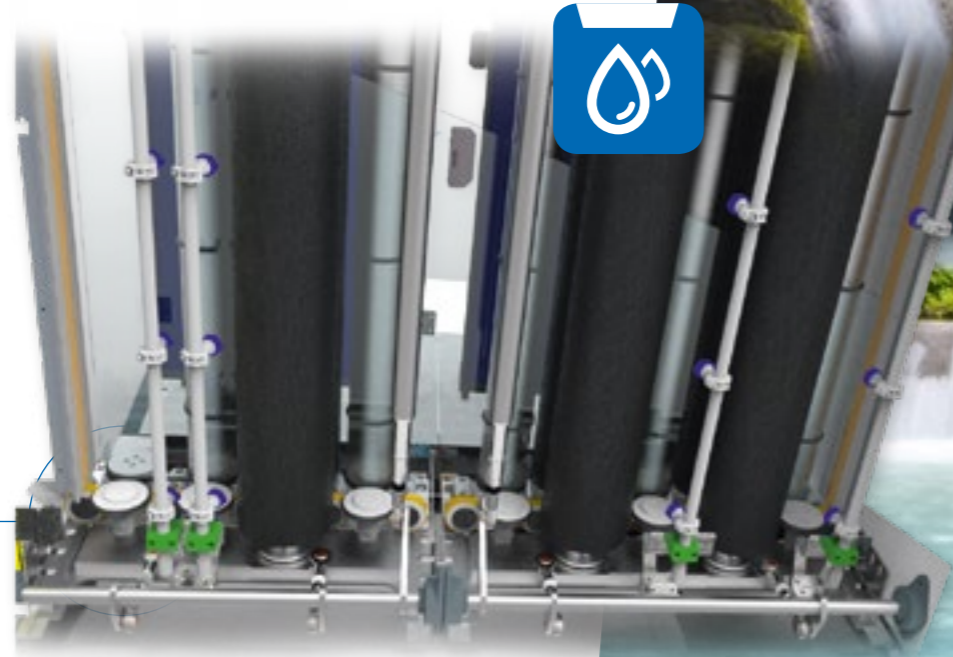

Vertical washing & drying machine

for Low-E glasses

systron WM

27/6 | 29/6 | 33/6

The **systron WM** is a vertical washing machine for flat glass processing companies with highest demands. Due to the solid construction and the use of high-quality components, maximum performance will be reached. The barrier-free design allows the operator an ergonomic working position and easy access to all machine components.

Construction

Washing section

The washing section is divided in two zones, pre-wash zone and main wash zone.

The **pre-wash zone** is equipped with one pair of brushes and four spray tubes.

The **main wash zone** is equipped with two brush pairs and four spray tubes.

Machine equipped with smooth glass transport system

*Automatic adjustment
to the glass thickness
without loss of
cycle time*

Drying zone

The drying zone, which the glass is passing through in the last step, is equipped with a high-performance blower and ensures a crystal-clear visibility and guarantees a dry result.