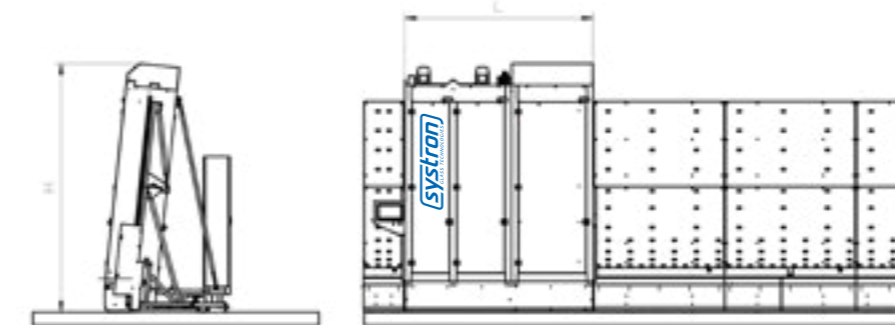

Machine equipped with smooth glass transport system

*Automatic adjustment
to the glass thickness
without loss of
cycle time*

Drying zone

The drying zone, which the glass is passing through in the last step, is equipped with a high-performance blower and ensures a crystal-clear visibility and guarantees a dry result.

Machine control

The intuitive machine software is clearly displayed on a 15.6" touch panel.
A new operating concept allows fast and graphic operation of the machine.

Technical data

		WM 27/6	WM 29/6	WM 33/6
Overall technical data				
Max. glass height	mm	2700	2900	3300
Min. sheet size	mm	350 x 200	350 x 200	350 x 200
Max. glass weight	kg/lm	200	200	200
Glass thickness	mm	4 – 26	4 – 26	4 – 26
Glass running height	mm	520 or 760	520 or 760	520 or 760
Glass inclination	degrees	6°	6°	6°
Max. washing speed	m/min	10	10	10
Dimensions				
Machine height [520]	mm	3900	4100	4500
Machine height [760]	mm	4140	4340	4740
Machine length	mm	2900	2900	2900